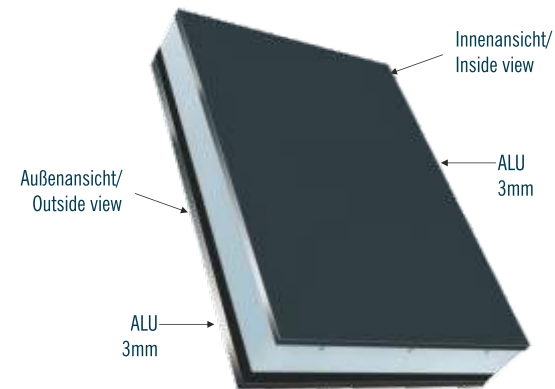

Technische Daten von dekorativen Haustürfüllungen Elite und Elite⁺ / Technical details of decorative fillings Elite and Elite⁺

Beidseitig 3mm Aluminium/ Both sided AL 3mm
Türfüllungsmaße/ Filling dimensions:
Standardgröße/ Basic: 850x2000mm
Sondergrößen/ Special: 900x2100mm, 1100x2200mm, 1250x2500mm