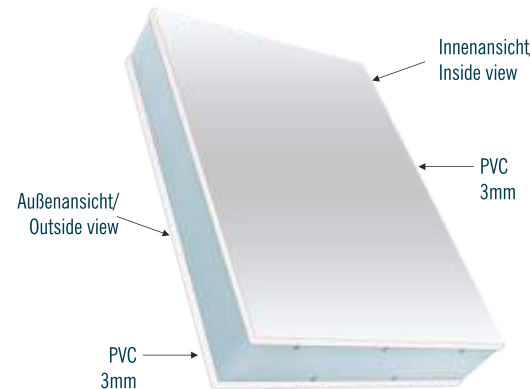

Beidseitig 3mm PVC/ Both sided PVC 3mm
Türfüllungsmaße/ Filling dimensions:
Standardgröße/ Basic: 850x2000mm
Sondergröße/ Special: 900x2100mm

PVC Türfüllungen im Programm Elite sind ohne Vertiefungen und sind vorhanden ausschließlich in weiss: VEKA C 152 oder SALAMANDER C 145/
PVC panels from programm Elite cannot be with grooves and they are available only in white - VEKA C 152 or Salamander C 145

Querschnitt der Türfüllung: beidseitig PVC oder ALU- Platten, dazwischen verklebtes extrudiertes Polystyrol als Dämmung, deren Stärke abhängig von der Stärke der Türfüllung ist. Standardstärken sind 24, 36 und 40mm. Weitere Stärken auf Anfrage.

Unsere Türfüllungen können in alle Standard Aluminium - und Kunststofftürprofile eingebaut werden. Die Maßtoleranz der Türfüllungen in der Stärke beträgt +/- 1mm.

Bestellungen auf Maß können in Höhe und Breite bis zu 2mm abweichen./

Filling cross-section is a both sided plate – PVC, ALU – between which is glued extruded polystyrol insulation. The thickness of insulation depends on the thickness of the filling. Standard filling thickness is 24, 36, 40 mm. Different thickness can be specially ordered.

Filling can be installed in all doors made out of standard PVC or ALU profiles for entrance doors. Tolerance in the thickness of the filling is +/- 1mm.

With cutting the fillings to fit a custom measure, a deviation of up to 2mm in height and width can be expected.